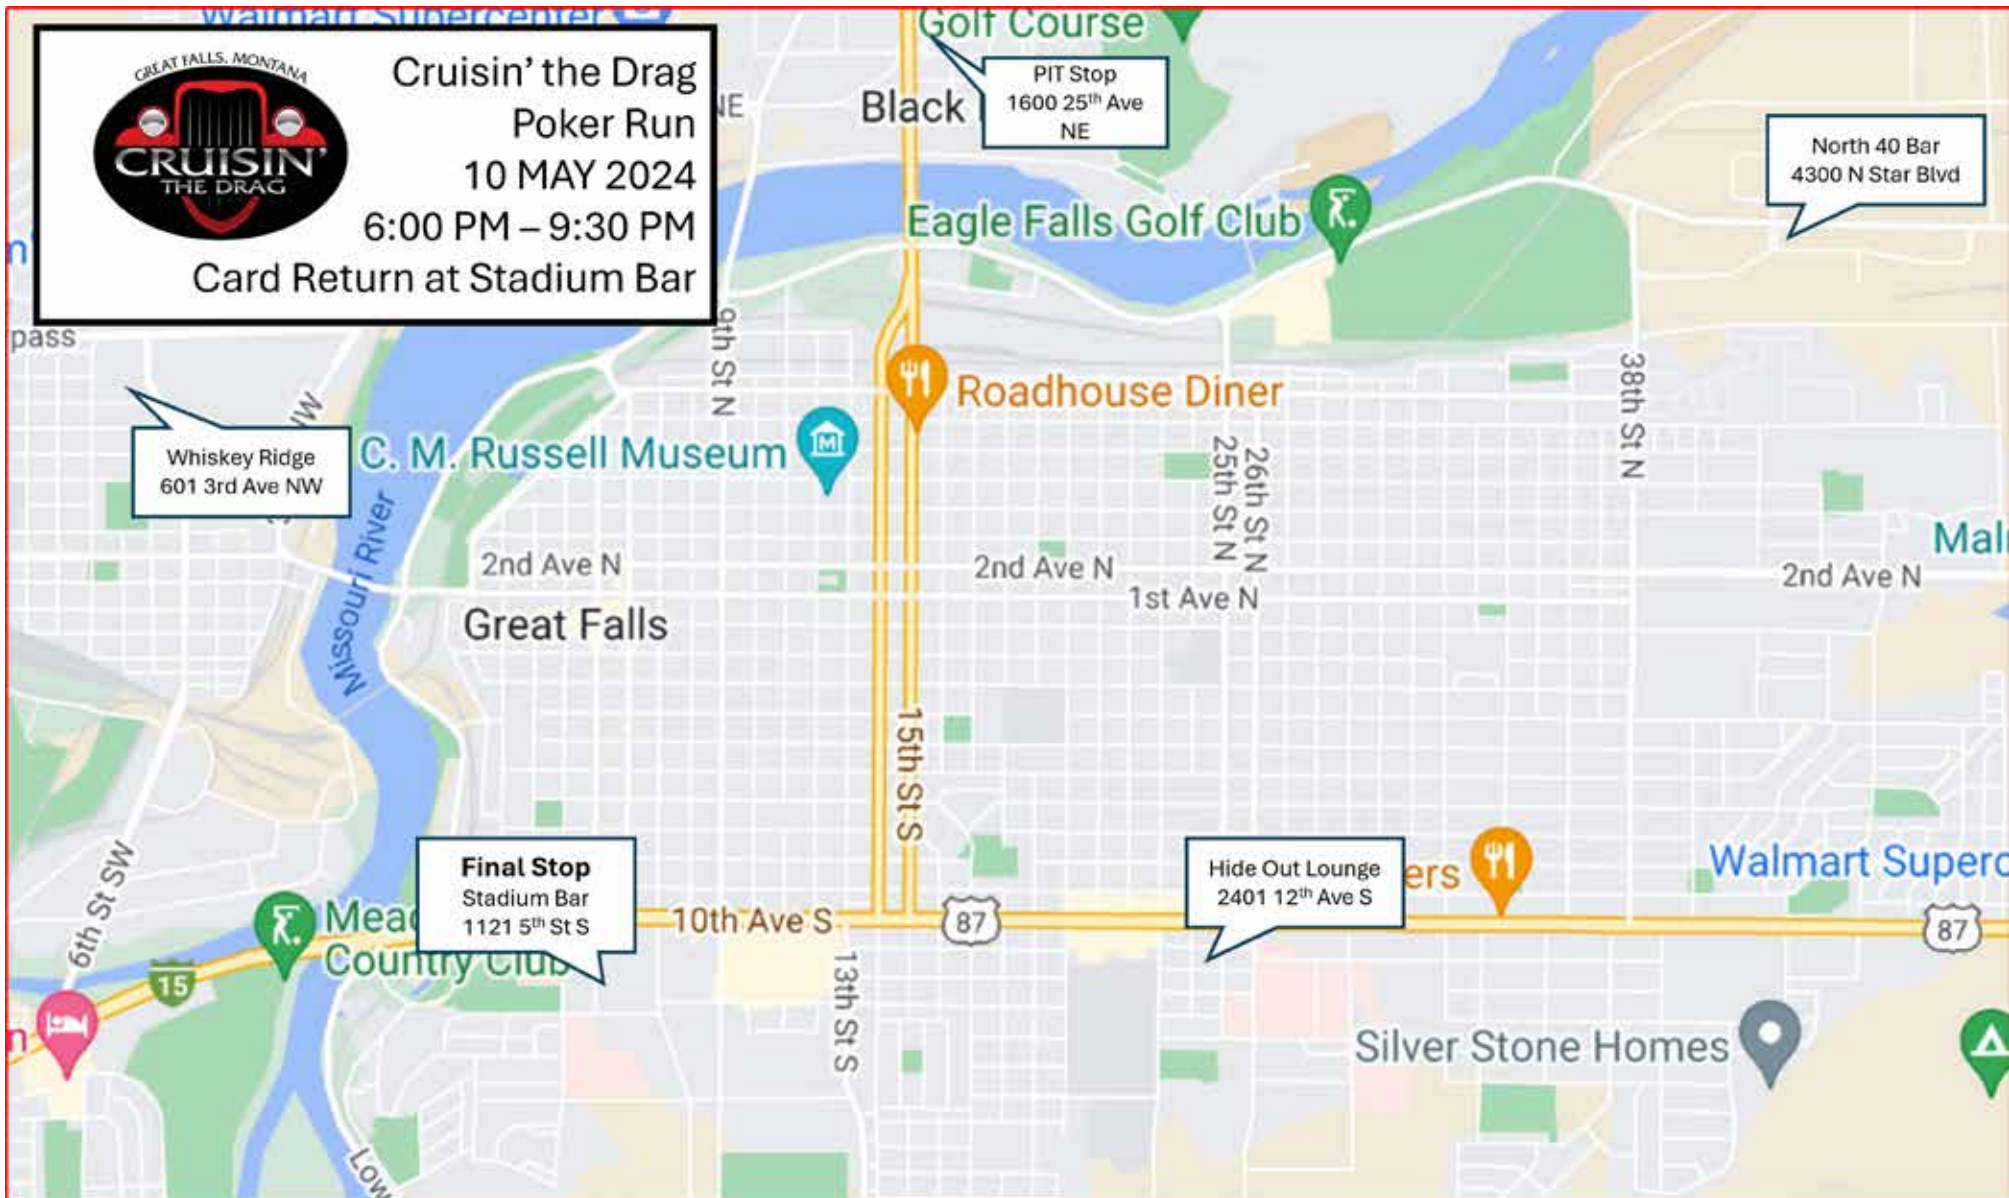

**Cruisin' the Drag
Poker Run**
10 MAY 2024
6:00 PM – 9:30 PM
Card Return at Stadium Bar

Whiskey Ridge
601 3rd Ave NW

Final Stop
Stadium Bar
1121 5th St S

Hide Out Lounge
2401 12th Ave S

PIT Stop
1600 25th Ave
NE

North 40 Bar
4300 N Star Blvd

GREAT FALLS, MONTANA

2024 Cruisin' The Drag

Poker Run Rules

1. All cards will be picked at the designated stops on the Poker Run Route (**PLAYERS WILL NOT BE PERMITTED TO PICK UP ALL CARDS AT ONE STOP**), Cards will be picked up one card at a time, and laid face up on the table for view. No duplicate cards can be used. Participants must draw an additional card if an identical card is drawn, i.e. if you draw and ace of spades at one location and subsequently draw it at another location, a replacement card must be drawn.
2. If playing **MORE** than one hand, the participant must present all additional Poker Run cards/hands, in the order that the participant wishes the cards to be drawn.
3. One mulligan can be drawn per hand, per stop, for \$5 each. The mulligan replaces the card drawn at that stop. The card the player wishes to replace must be turned in prior to drawing the mulligan card.
4. Participants must turn in their cards at The Stadium Bar & Casino no later than the 9:30PM deadline, or they forfeit their chances.
5. In case of a tie, there will be a draw for High Card to determine the winner.
6. Participants **MUST BE PRESENT** to receive any winnings!
7. All decisions of the judges are **FINAL!**